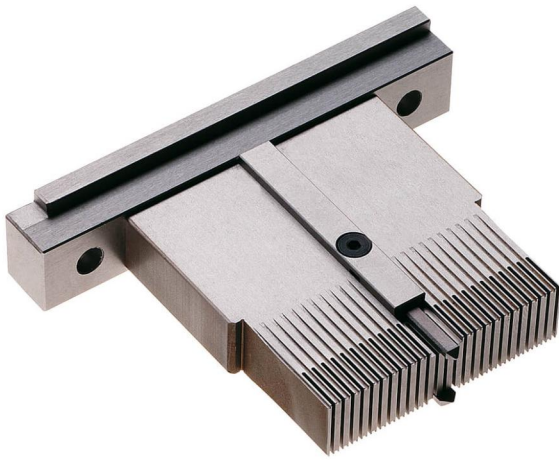

# Product Data Sheet

Press-fit tool for hm2.0 male connector DE,  
Part No. 884-712-W25

---

Illustration similar

- upper tool for press-in
- for hm 2.0 male connector DE

» to product on [www.ept.de](http://www.ept.de)

# Product Data Sheet

Press-fit tool for hm2.0 male connector DE,  
Part No. 884-712-W25

---