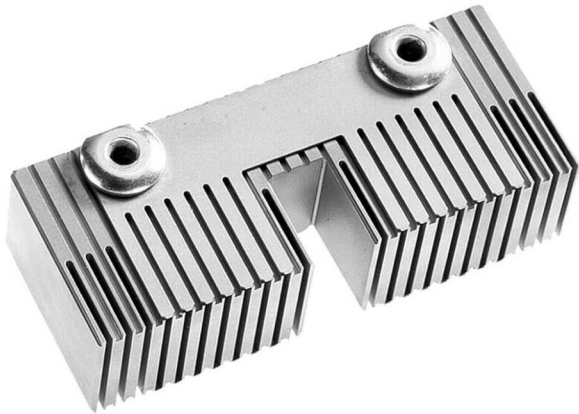

# Product Data Sheet

Press-fit tool for hm2.0 male connector DE,  
Part No. 884-712-W125

---

Illustration similar

- inserting tool for press-in
- for hm 2.0 male connector DE

» to product on [www.ept.de](http://www.ept.de)

# Product Data Sheet

Press-fit tool for hm2.0 male connector DE,  
Part No. 884-712-W125

---