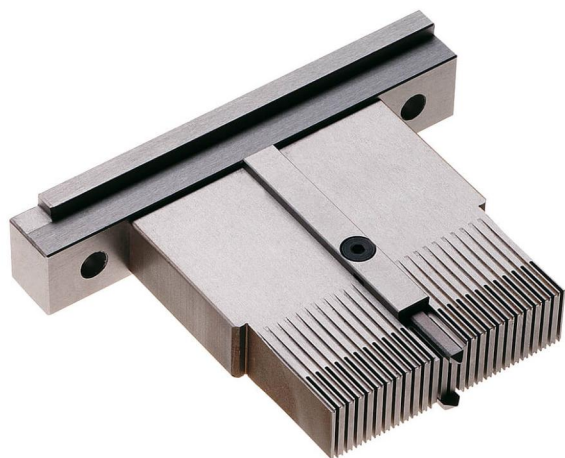

# Product Data Sheet

Press-fit tool for hm2.0 male connector AB,  
Part No. 884-708-W25

---

Illustration similar

- upper tool for press-in
- for hm 2.0 male connector AB

» to product on [www.ept.de](http://www.ept.de)

# Product Data Sheet

Press-fit tool for hm2.0 male connector AB,  
Part No. 884-708-W25

---