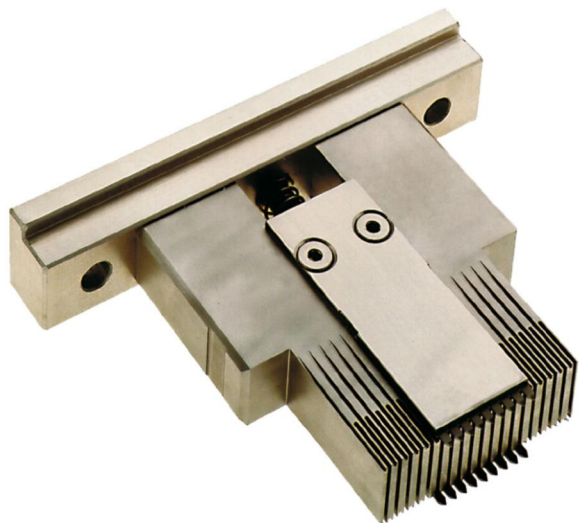

Product Data Sheet

Press-fit tool for hm2.0 male connector B,
Part No. 884-701-W25

Illustration similar

- upper tool for press-in
- for hm 2.0 male connector B

» to product on www.ept.de

» to product group Tools

Product Data Sheet

Press-fit tool for hm2.0 male connector B,
Part No. 884-701-W25

Drawings

Component data for this product you can request through sales@ept.de