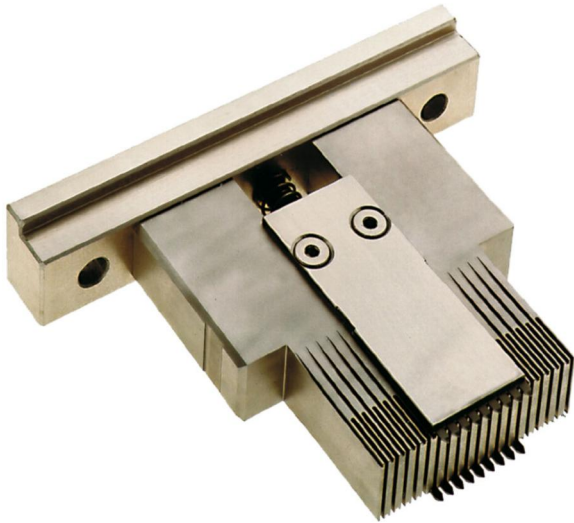

Product Data Sheet

Press-fit tool for hm2.0 male connector B22,
Part No. 884-701-W22

Illustration similar

- upper tool for press-in
- for hm 2.0 male connector B22

» to product on www.ept.de

» to product group Tools

Product Data Sheet

Press-fit tool for hm2.0 male connector B22,
Part No. 884-701-W22

Drawings

Component data for this product you can request through sales@ept.de