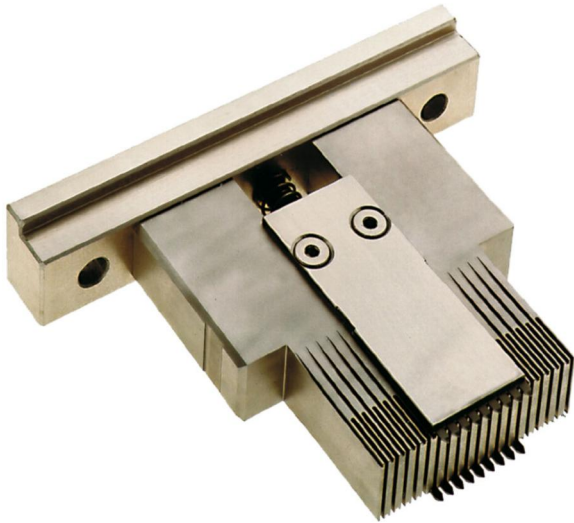

# Product Data Sheet

Press-fit tool for hm2.0 male connector B19,  
Part No. 884-701-W19

---

Illustration similar

- upper tool for press-in
- for hm 2.0 male connector B19

» to product on [www.ept.de](http://www.ept.de)

# Product Data Sheet

Press-fit tool for hm2.0 male connector B19,  
Part No. 884-701-W19

---