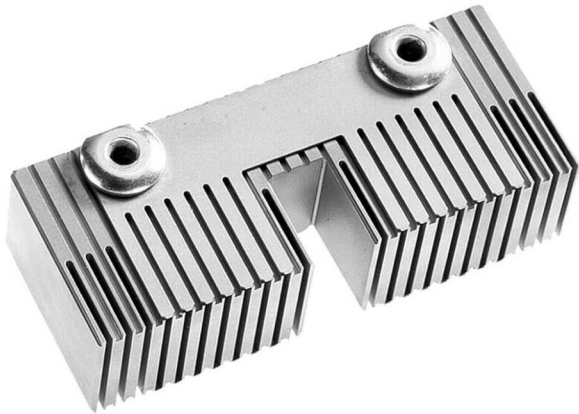

# Product Data Sheet

Press-fit tool for hm2.0 male connector B22,  
Part No. 884-701-W122

---

Illustration similar

- inserting tool for press-in
- for hm 2.0 male connector B22

» to product on [www.ept.de](http://www.ept.de)

# Product Data Sheet

Press-fit tool for hm2.0 male connector B22,  
Part No. 884-701-W122

---