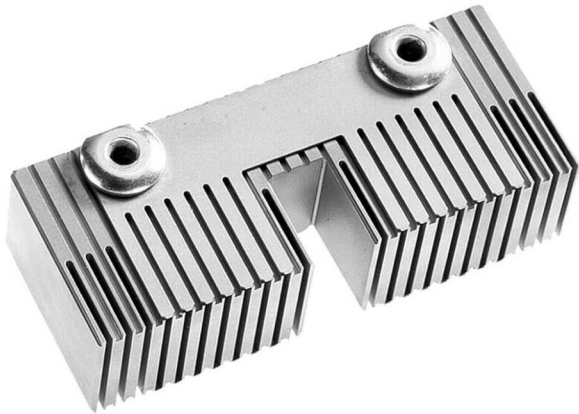

Product Data Sheet

Press-fit tool for hm2.0 male connector B19,
Part No. 884-701-W119

Illustration similar

- inserting tool for press-in
- for hm 2.0 male connector B19

» to product on www.ept.de

» to product group Tools

Product Data Sheet

Press-fit tool for hm2.0 male connector B19,
Part No. 884-701-W119

Drawings

Component data for this product you can request through sales@ept.de