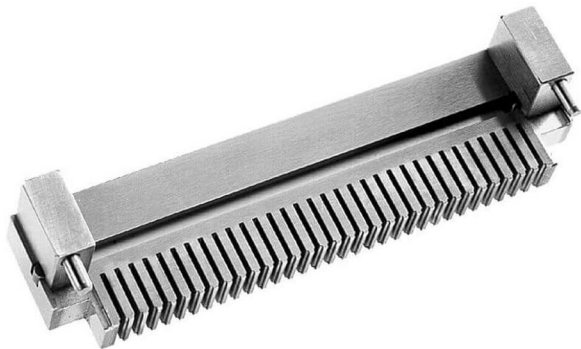

Product Data Sheet

Press-fit tool for DIN female connector R/2,
Part No. 884-502

Illustration similar

- upper tool for press-in
- for DIN female connector R/2

» to product on www.ept.de

» to product group [Tools](#)

Product Data Sheet

Press-fit tool for DIN female connector R/2,
Part No. 884-502

Drawings

Component data for this product you can request through sales@ept.de