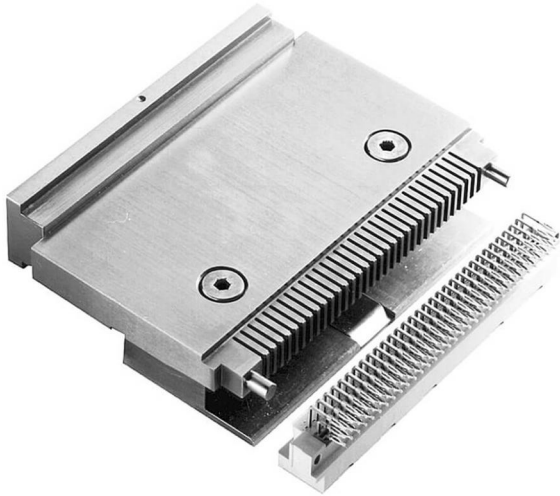

Product Data Sheet

Press-fit tool for DIN female connector R,
Part No. 884-500

Illustration similar

- upper tool for press-in
- for DIN female connector R

» to product on www.ept.de

» to product group [Tools](#)

Product Data Sheet

Press-fit tool for DIN female connector R,
Part No. 884-500

Drawings

Component data for this product you can request through sales@ept.de